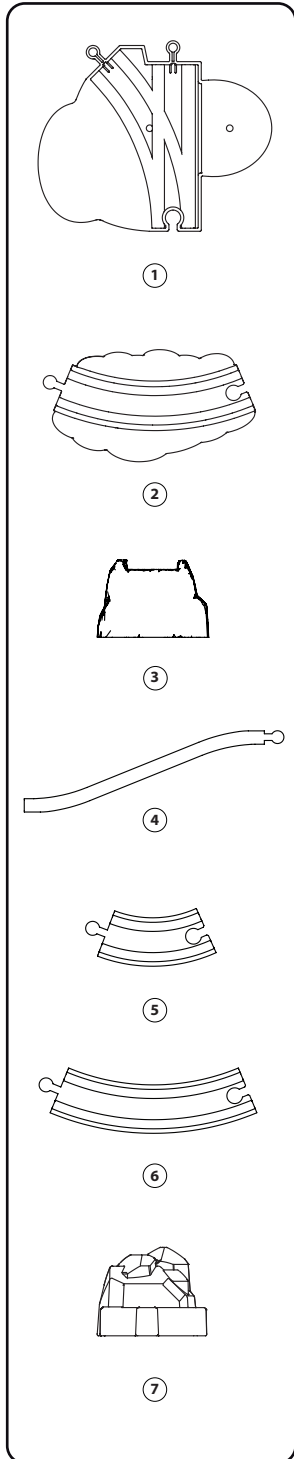

BRIO®

Safari Adventure Set
33960

Designed by BRIO AB in Sweden 2018 (publ). Manufactured for BRIO AB (publ), Box 305, SE-201 23 Malmö, Sweden. © BRIO AB (publ), Sweden 2019. Made in China. This product and its packaging are protected by intellectual Property Laws of many countries. Violators will be prosecuted. Retain this package for future reference. Please contact above address in case of events. Bitte bewahren Sie diese Informationen für spätere Referenzzwecke auf. Informations à conserver. Conservate la confezione per futuri riferimenti. Conforms to the Safety Requirements of ASTM F963. Conforme aux exigences de sécurité ASTM F963.