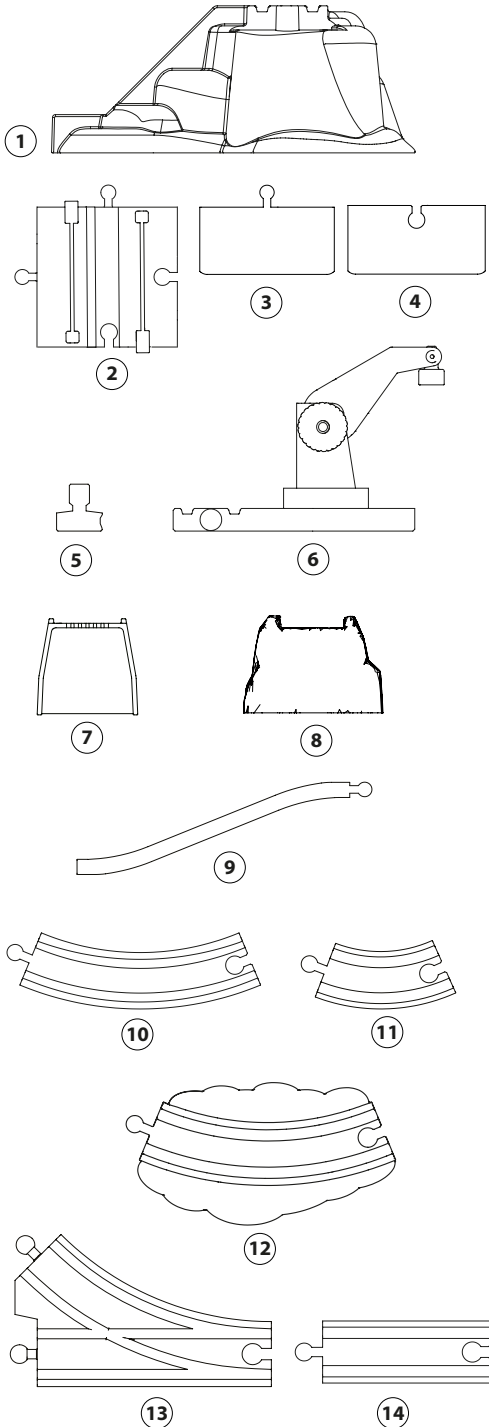

BRIO®

Cargo Delivery Set 36023

Designed by BRIO AB in Sweden 2023 (publ). Manufactured for BRIO AB (publ), Box 305, SE-201 23 Malmö, Sweden. ©BRIO AB (publ), Sweden 2023. Made in China. This product and its packaging are protected by intellectual Property Laws of many countries. Violators will be prosecuted. Retain this package for future reference. Please contact above address in case of events. Bitte bewahren Sie diese Informationen für spätere Referenzzwecke auf. Informations à conserver. Conservate la confezione per futuri riferimenti. Conforms to the Safety Requirements of EN71 and ASTM F963. Conforme aux exigences de sécurité EN71 et ASTM F963.