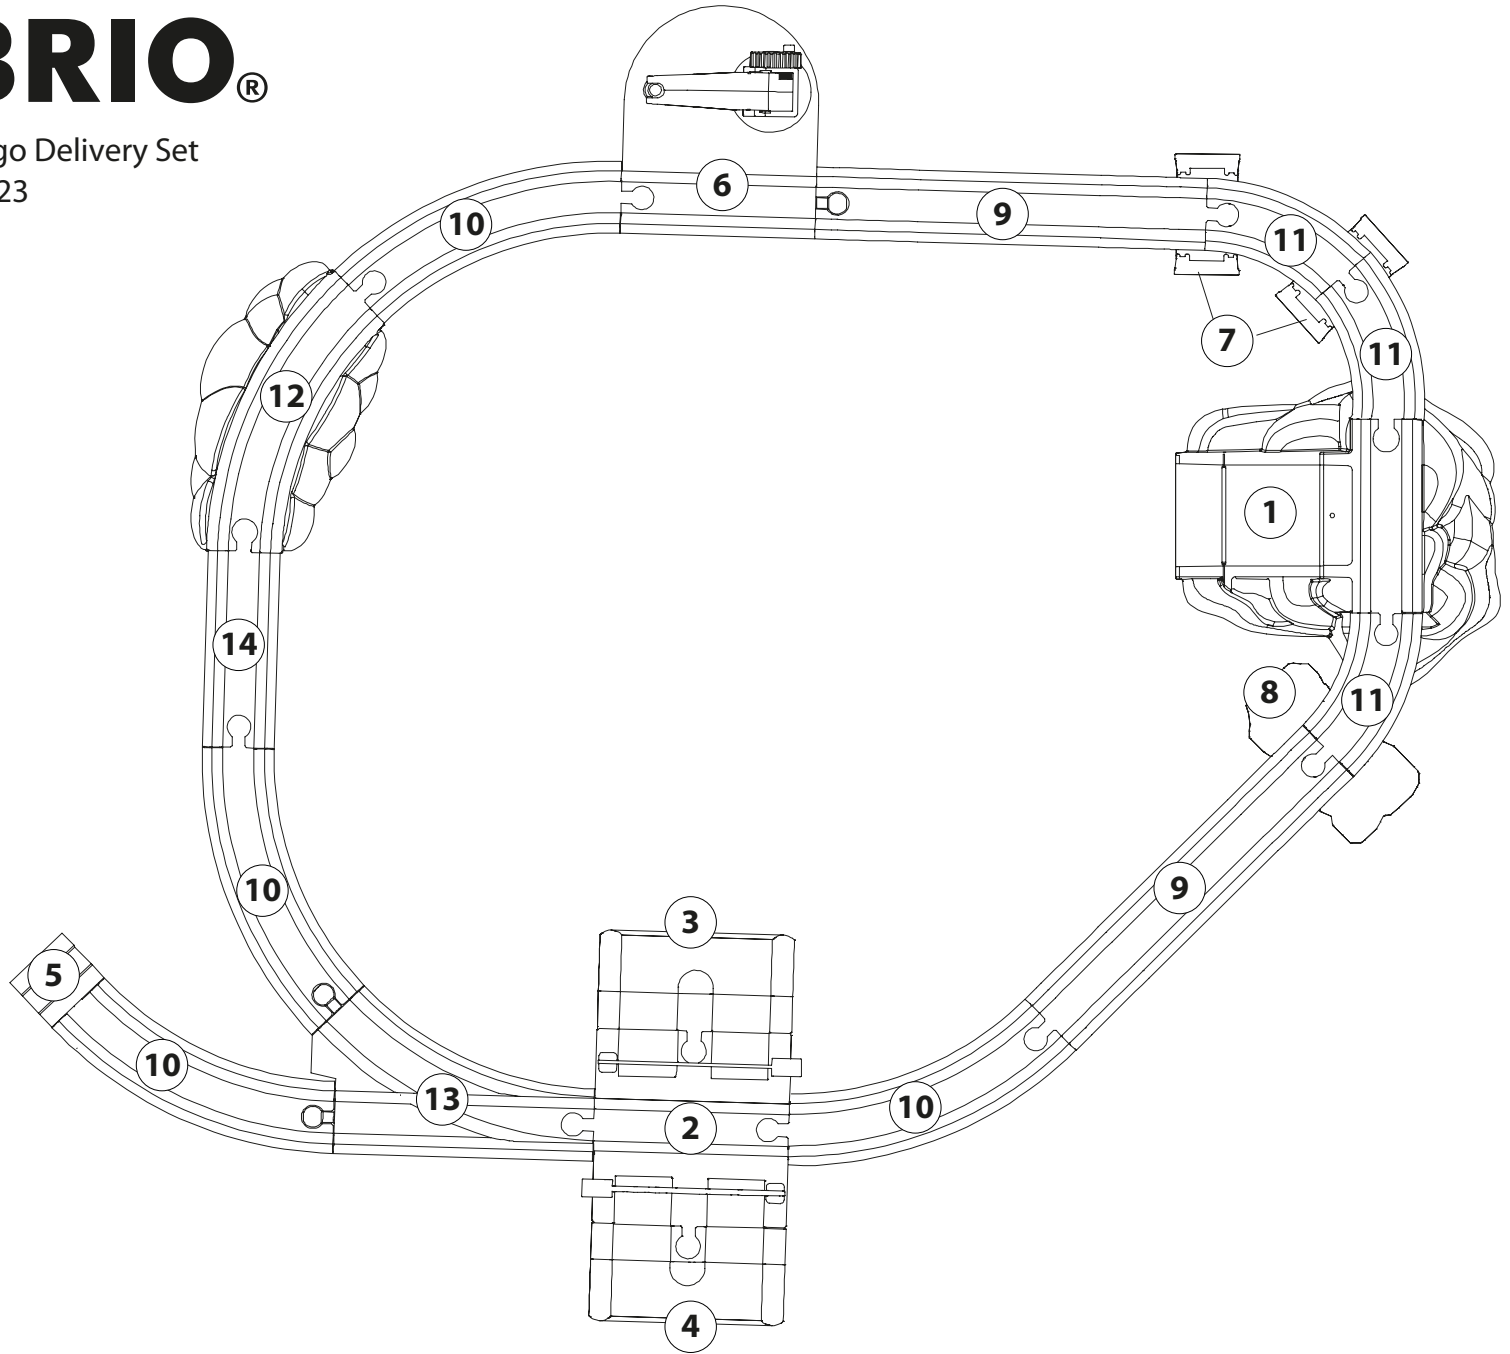

BRIO®

Cargo Delivery Set 36023

Designed by BRIO AB in Sweden 2023 (publ). Manufactured for BRIO AB (publ), Box 305, SE-201 23 Malmö, Sweden. ©BRIO AB (publ), Sweden 2023. Made in China. This product and its packaging are protected by intellectual Property Laws of many countries. Violators will be prosecuted. Retain this package for future reference. Please contact above address in case of events. Bitte bewahren Sie diese Informationen für spätere Referenzzwecke auf. Informations à conserver. Conservate la confezione per futuri riferimenti. Conforms to the Safety Requirements of EN71 and ASTM F963. Conforme aux exigences de sécurité EN71 et ASTM F963.